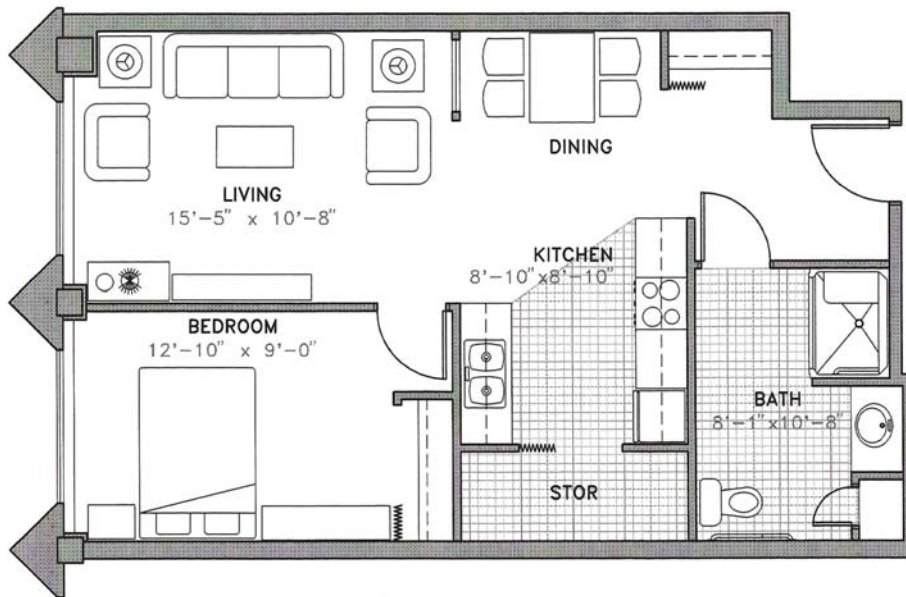

"Standard"
Area 589 sq ft

Rosedale Manor

"Deluxe" Area 663 sq ft

Rosedale Manor