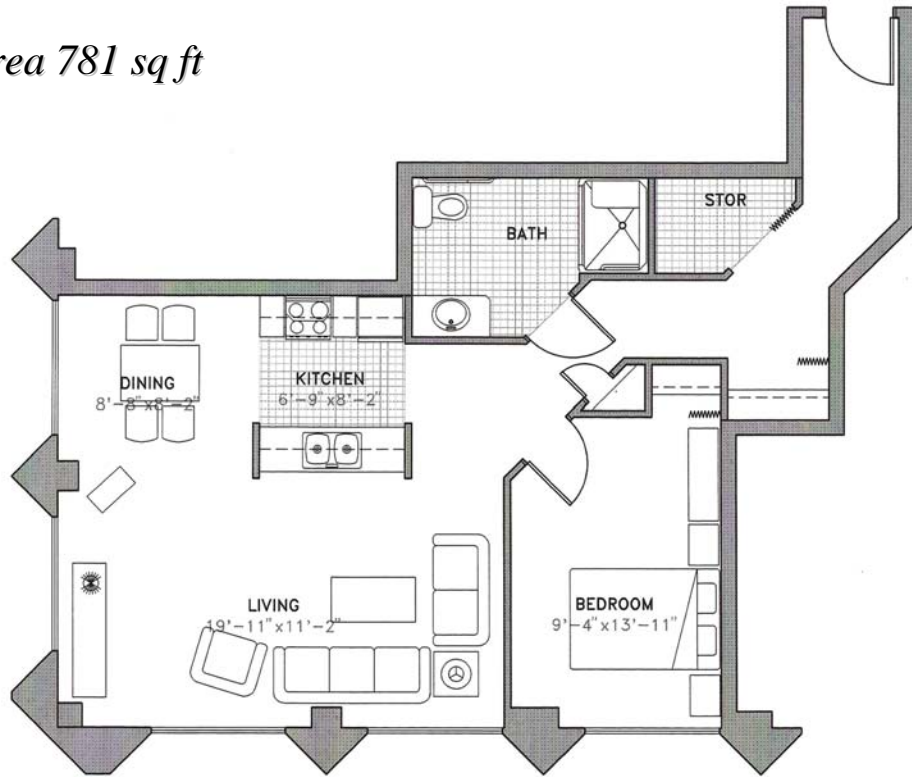

*“Grand” Area 781 sq ft*

*Rosedale Manor*

*“Two Bedroom”  
Area 927 sq ft*

*Rosedale Manor*