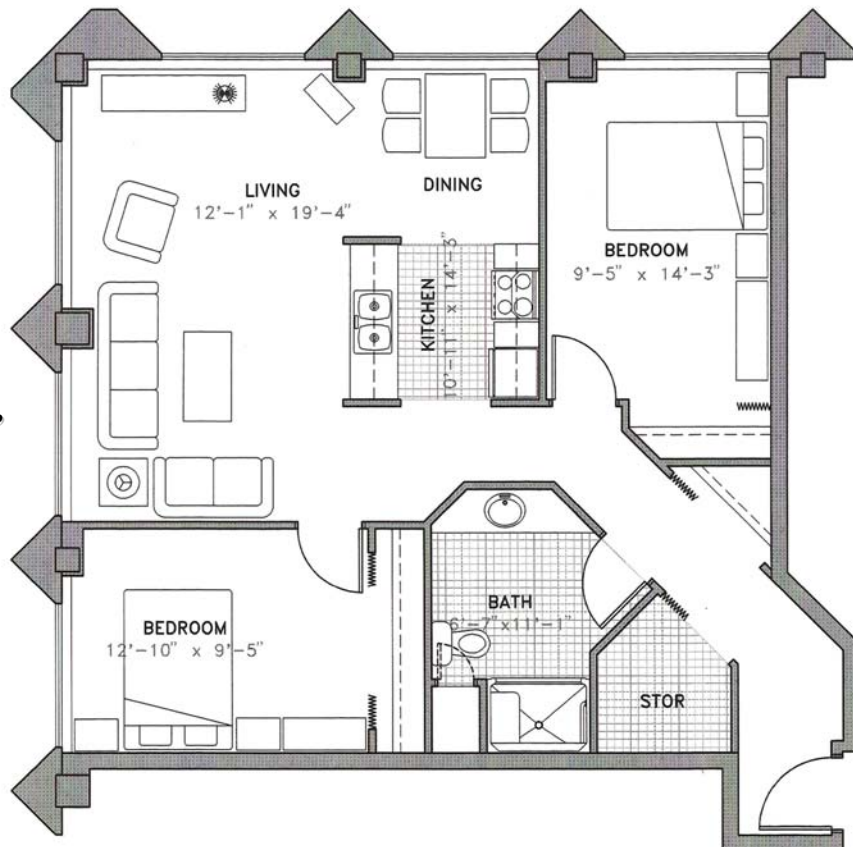

*“Grand” Area 781 sq ft*

*Rosedale Manor*

*“Two Bedroom”  
Area 927 sq ft*

*Rosedale Manor*