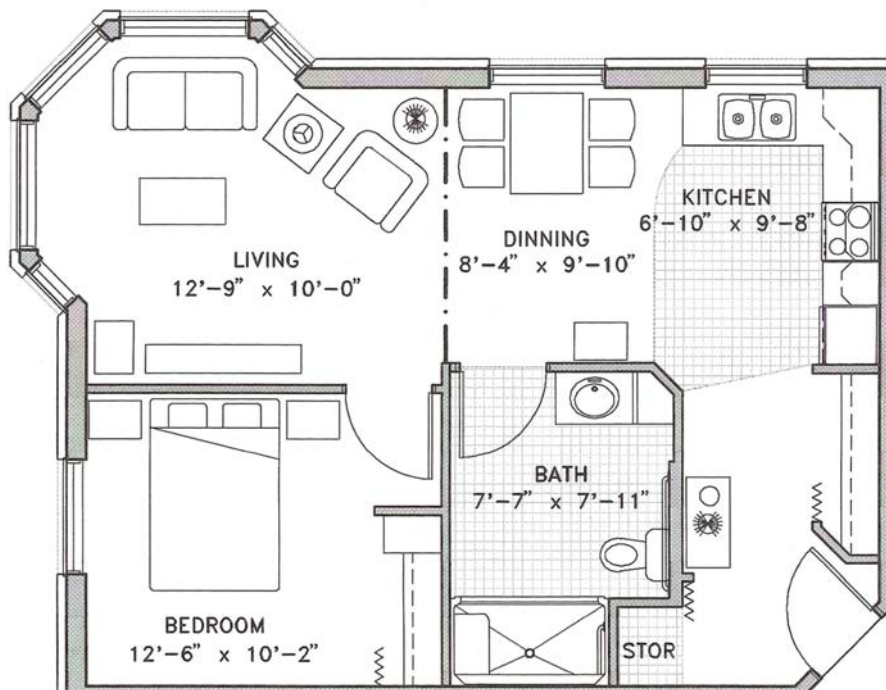

*"Standard" Area 557 sq ft*

*Rosedale Estates*

*"Handicapped" Area 642 sq ft*

*Rosedale Estates*